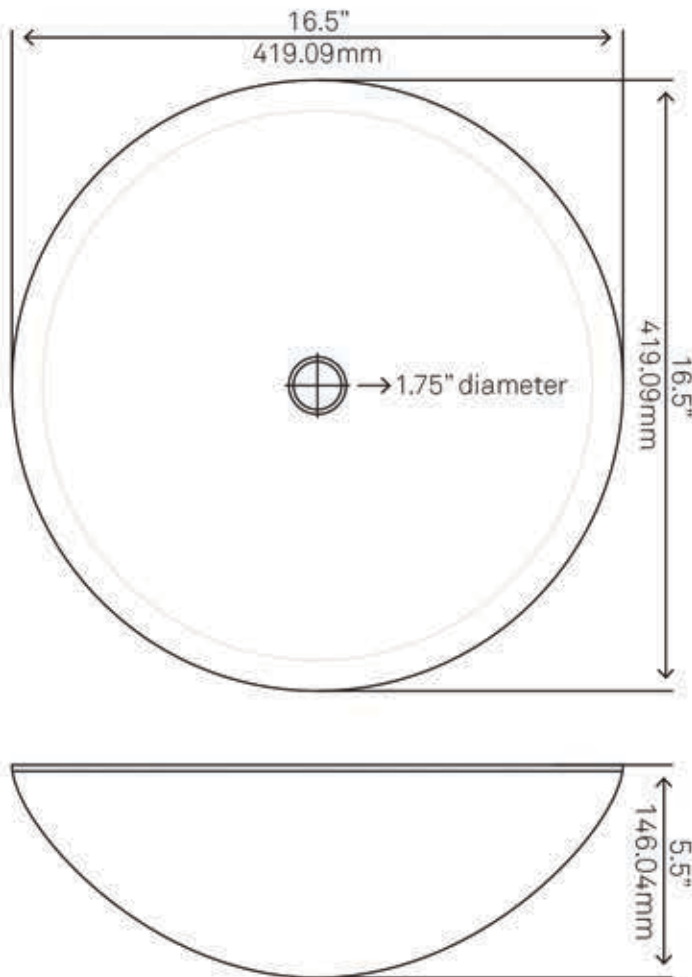

NOHP-G023 GODERE Painted Glass Vessel Bath Sink

Requested By: _____

Specific Features: _____

STANDARD SPECIFICATIONS:

- Thick tempered glass vessel sink
- High tempered glass
- Stain & scratch resistant; polished inside
- Textured painted outside
- Above counter installation
- Standard U.S. plumbing connection
- 1.75-inch drain opening
- Novatto faucet & drain sold separately

Novatto Inc
TOLL FREE 844.404.4242
www.Novatto.com

PUD-ORB-MR Vessel Sink Pop-Up Drain and Mounting Ring, Oil Rubbed Bronze

Requested By: _____

Specific Features: _____

STANDARD SPECIFICATIONS:

- Clicker pop-up vessel sink drain and mounting ring
- Oil rubbed bronze finish
- Solid brass construction
- Includes rubber seals and fastener for installation
- 9-inches total pop-up length
- Fits any standard 1.75-inch drain opening
- cUPC