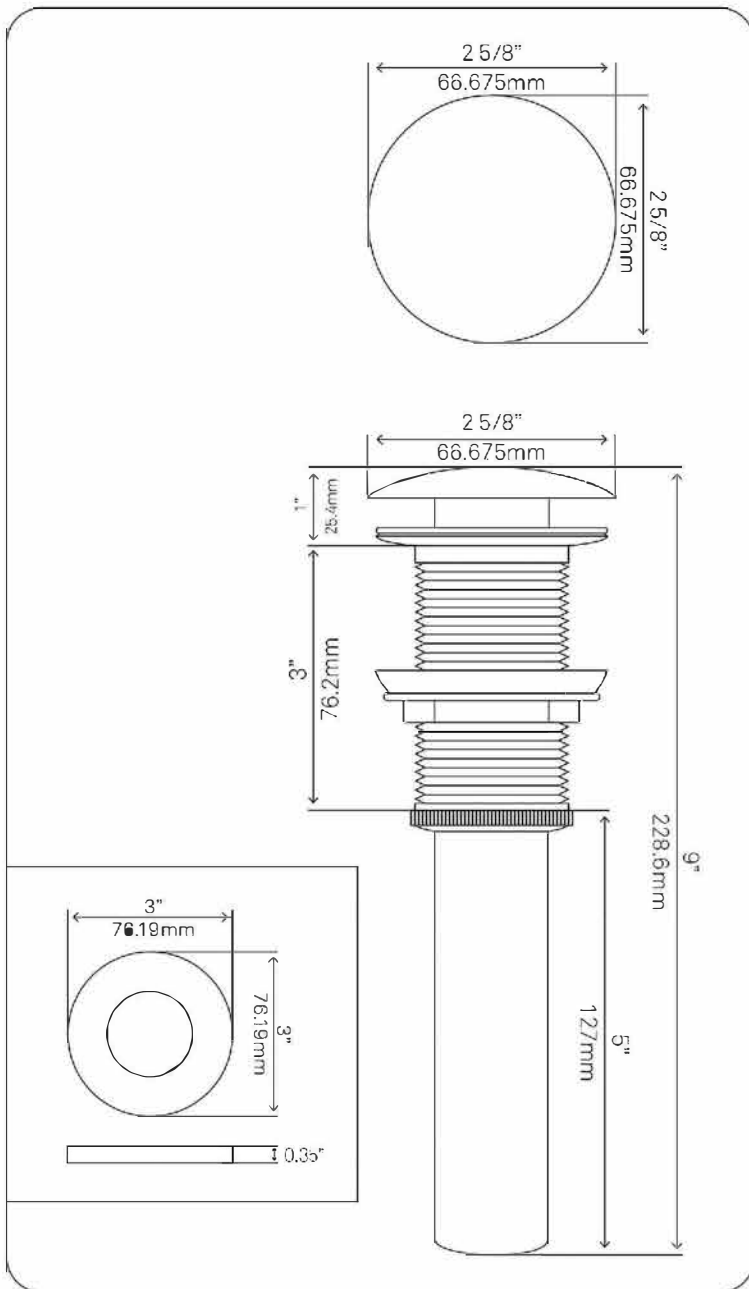

NOTES

Novatto reserves the right (1) to make changes in specifications and materials, and (2) to change or discontinue models, both without notice or obligation. Dimensions are for reference only, see www.Novatto.com for finish options and product availability.

Novatto Inc
TOLL FREE 844.404.4242
www.Novattc.com